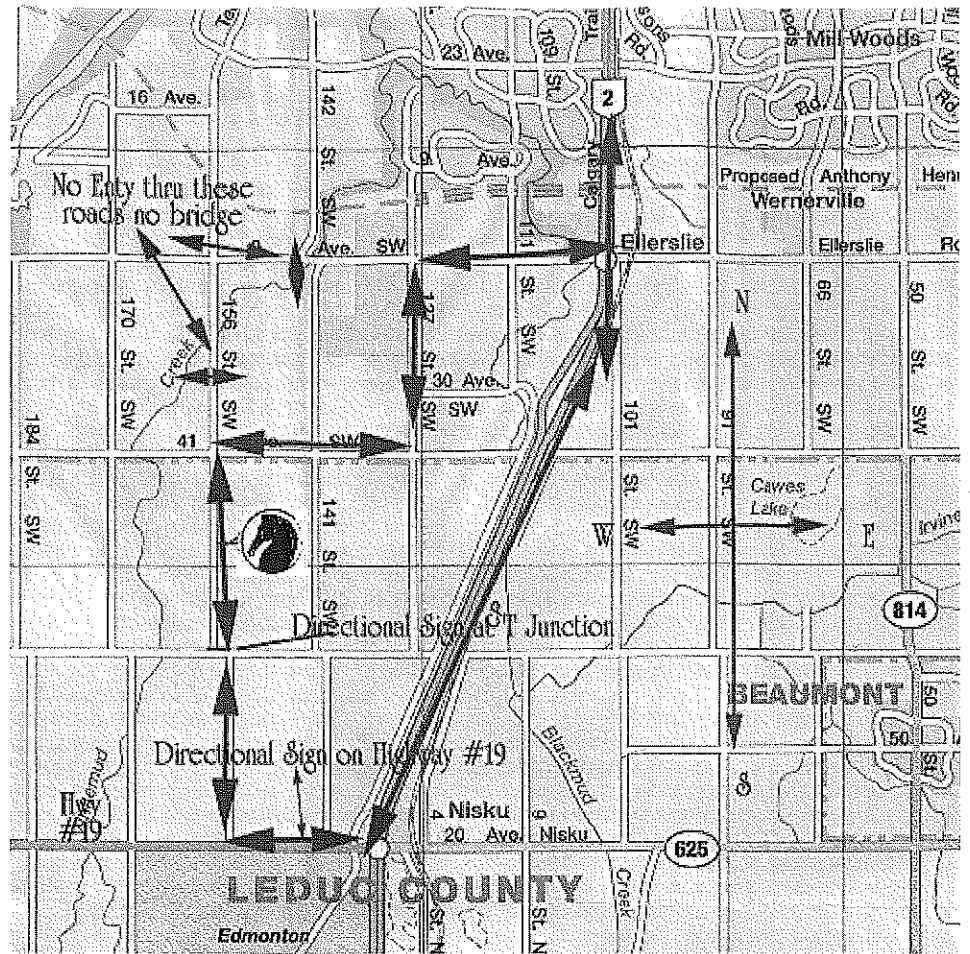

Directions:

Amberlea Meadows
 RR#3 South Edmonton
 Edmonton, Alberta
 T6H 4N7
 ph (780) 955-7608
 Fax (780) 955-7755
 e-mail: amberlea@myexcel.ca
www.amberleameadows.com

Directions From Edmonton:

Hwy 2 south to Ellerslie Rd
 West on Ellerslie Rd for
 2 miles to 127 St SW
 South for 2 miles to 41 Ave SW
 West for 2 miles to 156 St SW
 South for 1 1/2 miles- Amberlea Meadows is on the left hand side

Alternatively:

From Hwy 2, west on Hwy 19 for 1 1/2 miles
 North on Range Rd 253 for 2 miles
 Follow the sign - West for 1/8 mile
 North on ~~(156 St SW)~~ for 1/2 mile- Amberlea Meadows is on the right hand side.

Best route if you are coming from the South →

RR 252
 (Range road 252)

Copyright © 2007 Amberlea Meadows. All rights reserved.