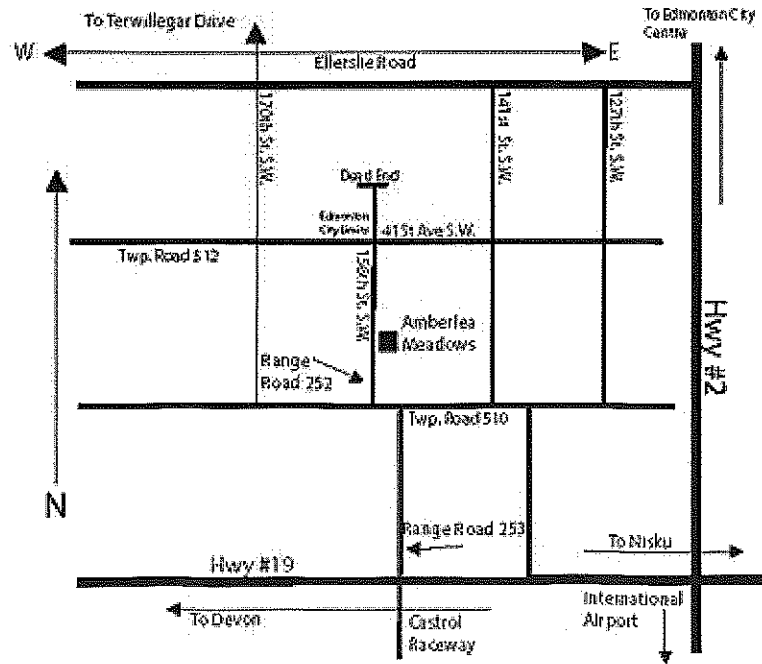

Directions:

Amberlea Meadows
 RR#3 South Edmonton
 Edmonton, Alberta
 T6H 4N7
 ph (780) 955-7608
 Fax (780) 955-7755
 e-mail: amberlea@myexcel.ca
www.amberleameadows.com

Directions From Edmonton:

Hwy 2 south to Ellerslie Rd
 West on Ellerslie Rd for
 2 miles to 127 St SW
 South for 2 miles to 41 Ave SW
 West for 2 miles to 156 St SW
 South for 1 1/2 miles- Amberlea Meadows is on the left hand side

Alternatively:

From Hwy 2, west on Hwy 19 for 1 1/2 miles
 North on Range Rd 253 for 2 miles
 Follow the sign - West for 1/8 mile
 North on ~~(156 St SW)~~ for 1/2 mile- Amberlea Meadows is on the right hand side.

Best route if you are coming from the South →

RR 252
 (Range road 252)

Copyright © 2007 Amberlea Meadows. All rights reserved.